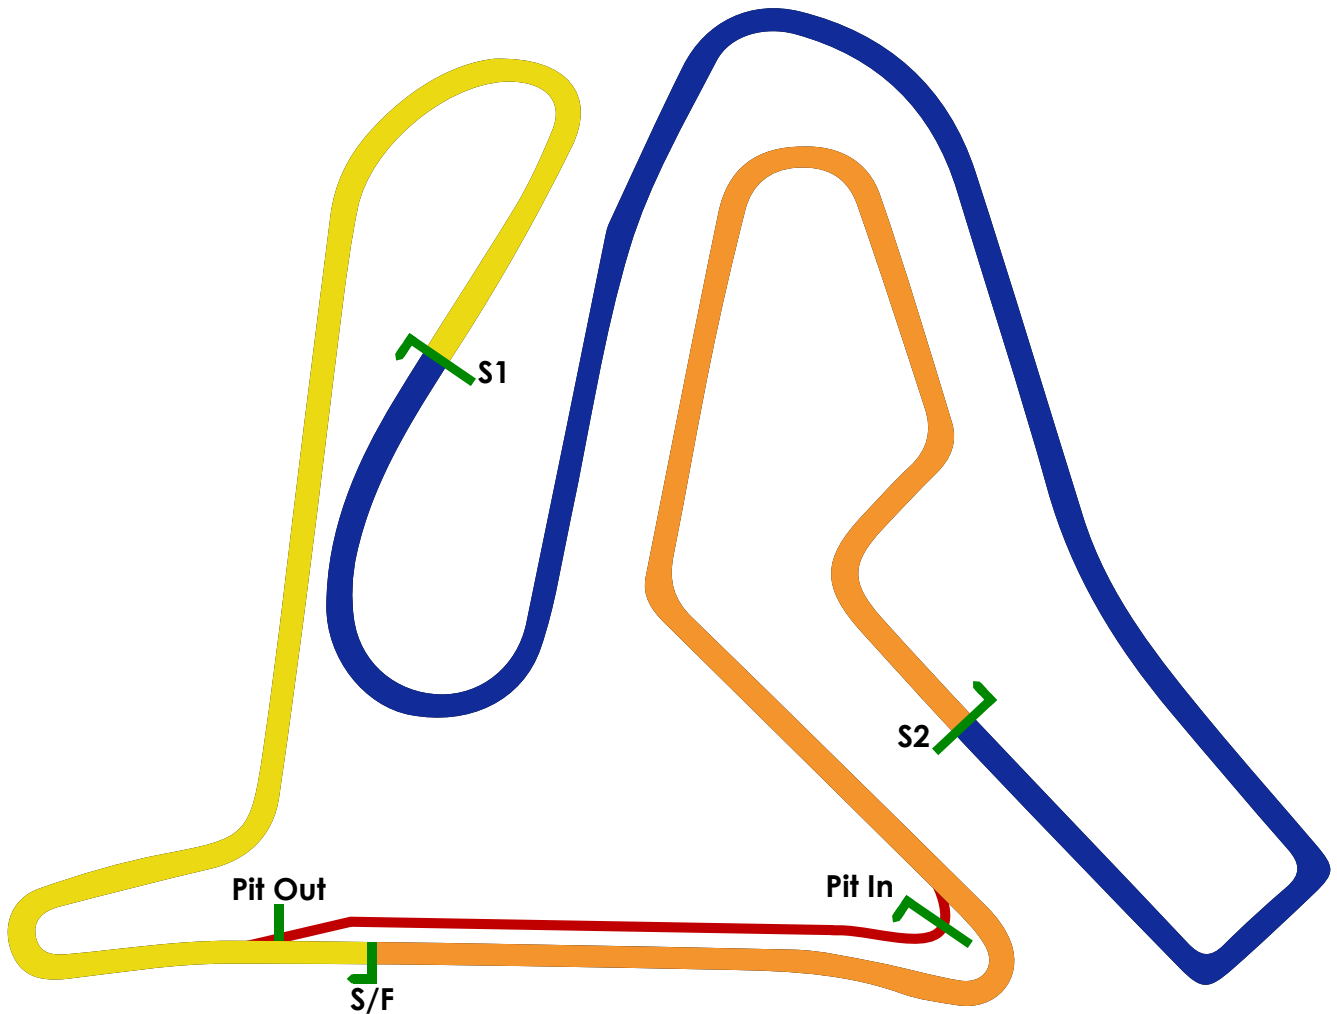

Mondello Park International Circuit (With Sectors)

Circuit Information:

Length:	3.503km	3503m	
Start / Finish:		53.257132	-6.745282
Sector 1 Line:		53.255922	-6.749475
Sector 2 Line:		53.258613	-6.748270
Pit Entry:		53.258919	-6.746893
Pit Exit:		53.256935	-6.745359
Pit Entry - Pit Exit:	250.4m	15.024s @ 60kph	11.268s @ 80kph