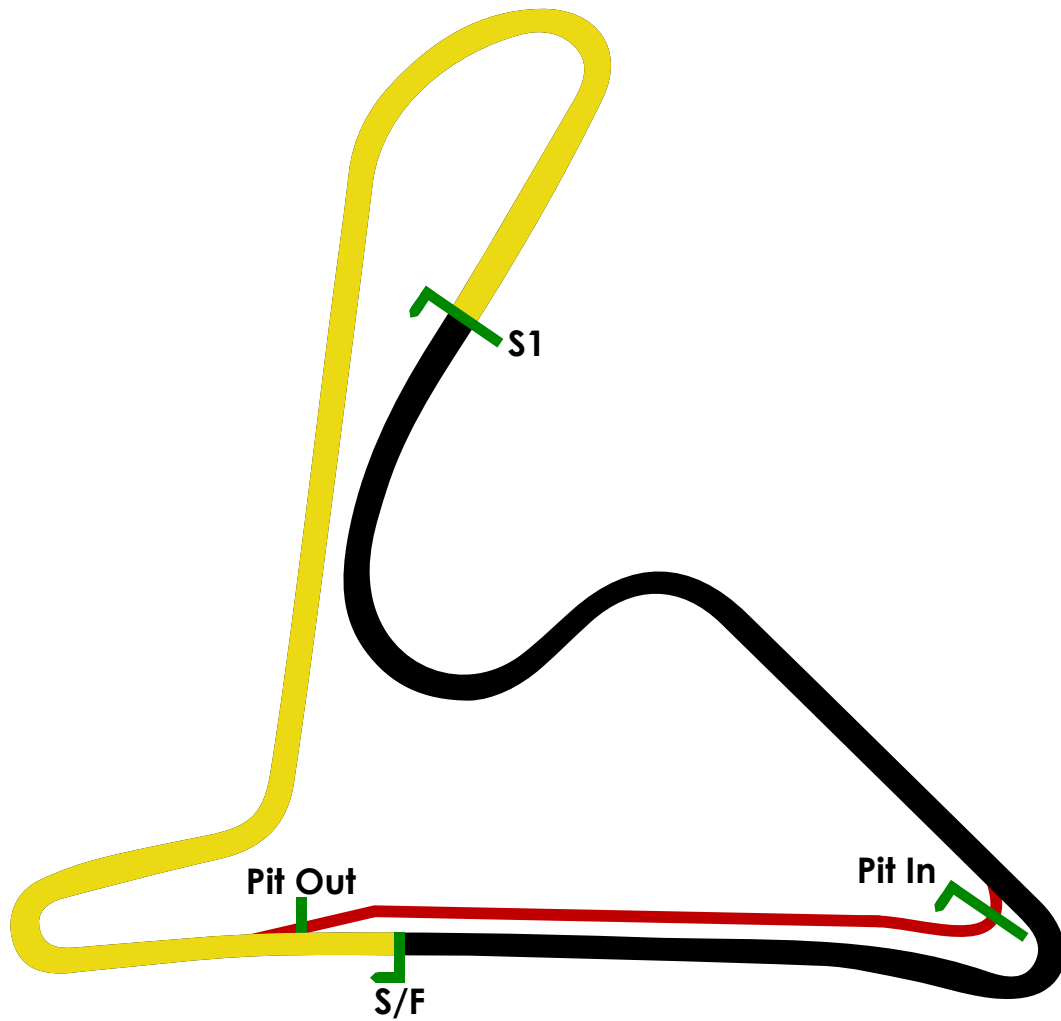

Mondello Park National Circuit (With Sectors)

Circuit Information:

Length:	1.842km	1842m	
Start / Finish:		53.257132	-6.745282
Sector 1 Line:		53.255922	-6.749475
Pit Entry:		53.258919	-6.746893
Pit Exit:		53.256935	-6.745359
Pit Entry - Pit Exit:	250.4m	15.024s @ 60kph	11.268s @ 80kph